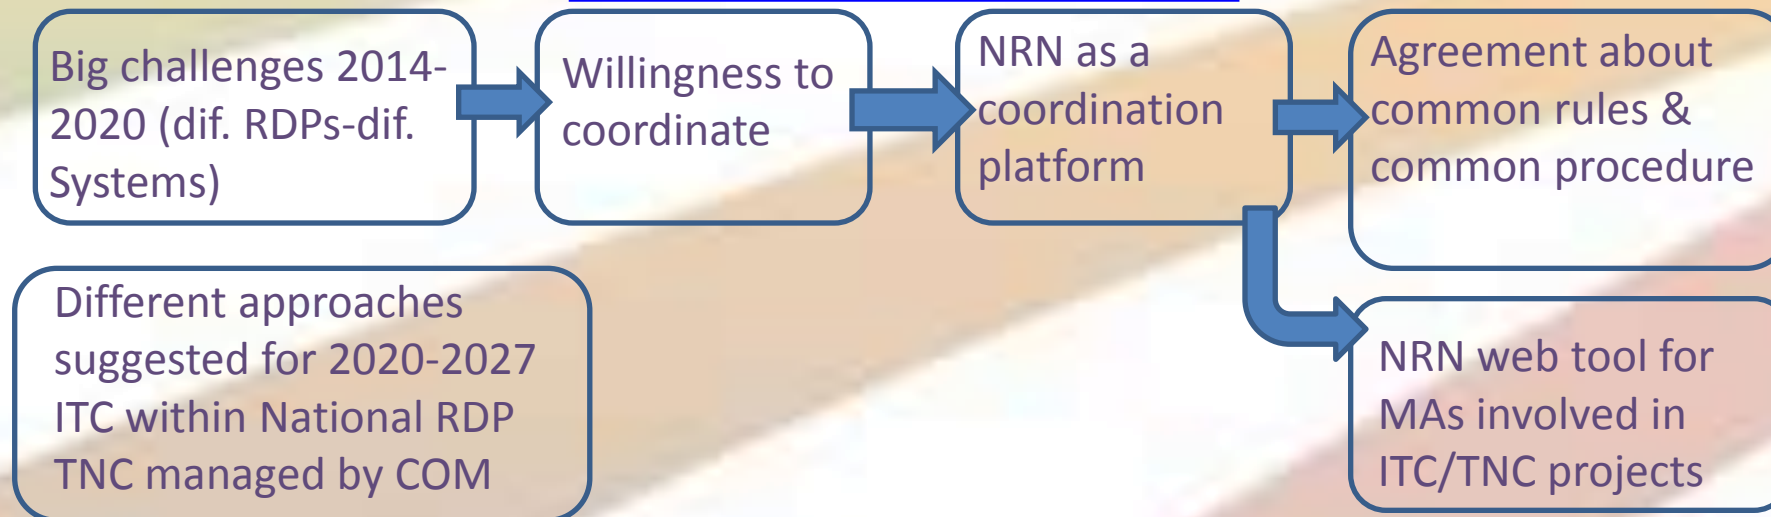

Red Rural Nacional- Supporting LEADER Cooperation

4 PARALLEL ACTIVITIES

- ❖ WG LEADER COOPERATION (MAs & LAG Networks)
- ❖ Annual LEADER events (LEADER Event 2015) for LAGs
- ❖ Exchange LEADER Experiences (Field visits)(LAGs)
- ❖ Web tool for partner searching (web app for LAG)

Red Rural Nacional-Boosting Cooperation

WG LEADER COOPERATION (MAs & LAG Networks)

- ❖ Promoting coordination among Regional MAs
 - Surveys about system options (i.e. public calls or included in LDS), rules, challenges,...
 - Meetings between 11 MAs and 2 National level LAG networks
 - Online forum at www.redruralnacional.es

Preliminary conclusions

Red Rural Nacional-Boosting Cooperation

LEADER Event 2015: Interterritorial Cooperation

Red Rural Nacional-Boosting Cooperation Leader Experience Exchanges in the Field

- 2 HOST LAGs 2015, 4 HOST LAGs 2016
- LAGs Networking - searching common interests on concrete themes
- Knowledge transfer and transferable initiatives to other territories
- Selection criteria: transferable, specific, motivating, coming from LEADER event proposals